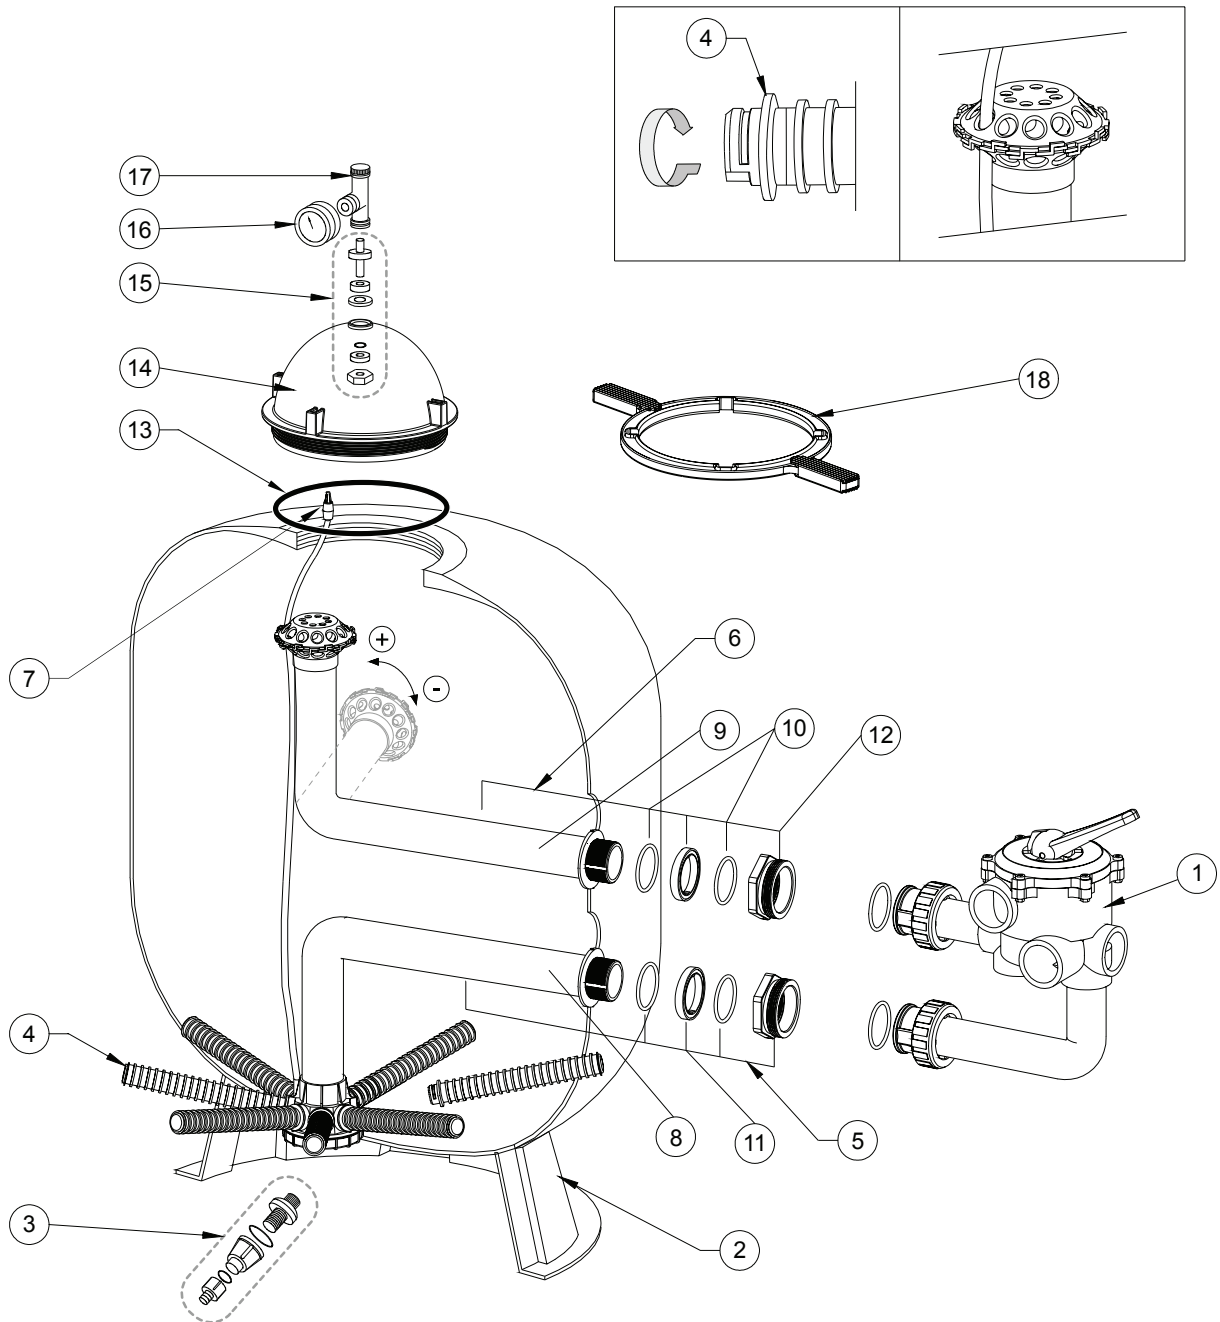

TRITON® / TRITON II

TRITON[®] / TRITON[®] II CLEARPRO

Replacement Parts

No.	Part No.	Description	Part No. Includes
1**	RE261070ND	Valve 1 1/2" 6-Way (for 19" & 24")	1
	RE261071ND	Valve 2" 6-Way (for 30" & 36")	1
2	RBASEUNI1	Base (19" & 24")	1
	RBASEUNI2	Base (30" & 36")	1
3	R154696	Drain Kit High Flow	1
4	R301904	Lateral 19"	1*
	R302404	Lateral 24"	1*
	R303004	Lateral 30"	1*
	R303604	Lateral 36"	1*
	R301904CP	Lateral Clear Pro 19"	1*
	R302404CP	Lateral Clear Pro 24"	1*
	R303004CP	Lateral Clear Pro 30"	1*
	R303604CP	Lateral Clear Pro 36"	1*
5	G-30-1905	Bottom Diffuser System 19" (incl.7,8,10,11,12)	1
	G-30-2405	Bottom Diffuser System 24" (incl.7,8,10,11,12)	1
	G-30-3005	Bottom Diffuser System 30" (incl.7,8,10,11,12)	1
	G-30-3605	Bottom Diffuser System 36" (incl.7,8,10,11,12)	1
	G-30-1905CP	Bottom Diff. Sys.19" Clear Pro (incl.7,8,10,11,12)	1
	G-30-2405CP	Bottom Diff. Sys.24" Clear Pro (incl.7,8,10,11,12)	1
	G-30-3005CP	Bottom Diff. Sys.30" Clear Pro (incl.7,8,10,11,12)	1
	G-30-3605CP	Bottom Diff. Sys.36" Clear Pro (incl.7,8,10,11,12)	1
6	G-30-1906	Top Diffuser System 19" (incl.9,10,11,12)	1
	G-30-2406	Top Diffuser System 24" (incl.9,10,11,12)	1
	G-30-3006	Top Diffuser System 30" (incl.9,10,11,12)	1
	G-30-3606	Top Diffuser System 36" (incl.9,10,11,12)	1
7	RTTAIR	Air Relief Strainer	1
8	G-30-1908	Bottom Pipe and Hub Set 19"	1
	G-30-2408	Bottom Pipe and Hub Set 24"	1
	G-30-3008	Bottom Pipe and Hub Set 30"	1
	G-30-3608	Bottom Pipe and Hub Set 36"	1
	G-30-1908CP	Bottom Pipe and Hub Set 19" Clear Pro	1
	G-30-2408CP	Bottom Pipe and Hub Set 24" Clear Pro	1
	G-30-3008CP	Bottom Pipe and Hub Set 30" Clear Pro	1
	G-30-3608CP	Bottom Pipe and Hub Set 36" Clear Pro	1
9	G-30-1909	Top Pipe and Diffuser Set 19"	1
	G-30-2409	Top Pipe and Diffuser Set 24"	1
	G-30-3009	Top Pipe and Diffuser Set 30"	1
	G-30-3609	Top Pipe and Diffuser Set 36"	1
10	R154492	O-Ring	2
11	RTTADR	External Adjusting Ring	2
12	RTTBHD	Bulkhead	2
13	R152501W	O-Ring	1
14	R152500	8 1/2" Closure Dome	1
15	R154687	Adaptor Piece in brass	1
16	R152046	Manometer - Pressure Gauge (Back Connection)	1
17	R154689	Manual Plastic Air Bleed Valve	1
18	R154513	Wrench for 8 1/2" Closure Dome	1
	G-15-4600	Closure Kit (incl.13, 14, 15, 16 & 17)	
	RWRENCHTT	Metal Wrench for bulkheads	1