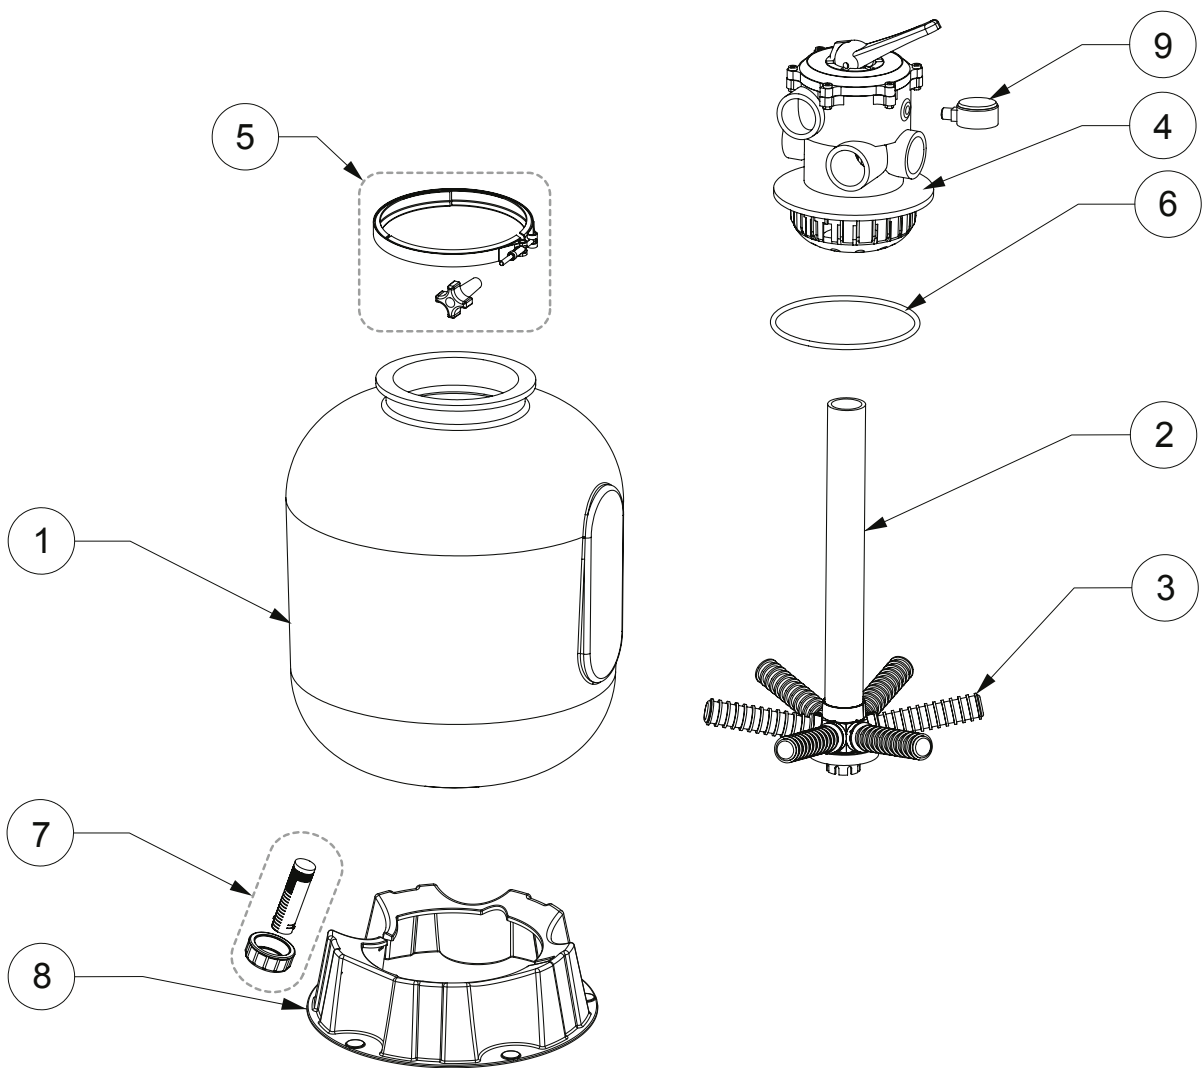

CRISTAL-FLO™ TOP MOUNT

CRISTAL-FLO™ TOP MOUNT / CRISTAL-FLO™ TOP MOUNT CLEARPRO

Replacement Parts

No.	Part No.	Description	Part No. Includes
1	R242000322	Replacement Shell Cristal-Flo TM 15" (T-380)	1
	R242010322	Replacement Shell Cristal-Flo TM 17" (T-430)	1
	R242030322	Replacement Shell Cristal-Flo TM 20" (T-500)	1
	R242040322	Replacement Shell Cristal-Flo TM 24" (T-600)	1
2	R24200MSS6	Stand Pipe Set 15" (incl. Hub) - Ø380mm	1
	R24201MSS6	Stand Pipe Set 17" (incl. Hub) - Ø430mm	1
	R24203MSS6	Stand Pipe Set 20" (incl. Hub) - Ø500mm	1
	R24204MSS6	Stand Pipe Set 24" (incl. Hub) - Ø600mm	1
	R24200MSS6CP	Stand Pipe Set 15" Clear Pro (incl. Hub) - Ø380mm	1
	R24201MSS6CP	Stand Pipe Set 17" Clear Pro (incl. Hub) - Ø430mm	1
	R24203MSS6CP	Stand Pipe Set 20" Clear Pro (incl. Hub) - Ø500mm	1
	R24204MSS6CP	Stand Pipe Set 24" Clear Pro (incl. Hub) - Ø600mm	1
3	R301904	Lateral 15"	1*
	R302404	Lateral 17" & 20"	1*
	R303004	Lateral 24" & 30"	1*
	R301904CP	Lateral Clear Pro 15" & 17"	1*
	R302404CP	Lateral Clear Pro 20"	1*
	R303004CP	Lateral Clear Pro 24" & 30"	1*
4**	R14965TM10	Valve 1 1/2" 6-Way (15", 17", 20" & 24")	1
	RE272029ND	Valve 2" 6-Way (30") V2013	1
5	RWC1987A	Metal Clamp Band	1
6	RU9369	O-Ring	1
7	14965-0025S	Drain Kit	1
8	RBASEUNI1	Base 15", 17", 20" & 24"	1
	RBASEUNI2	Base 30" V2013	1
9	R152047	Manometer - Pressure Gauge (bottom connection)	1

* 15", 17", 20" & 24" REQUIRE 6 PIECES / 30" REQUIRES 8 PIECES

** SEE VALVE SHEET FOR VALVE SPARE PARTS

REMARK : For 30" Cristal-Flo™ filter with Serialnumber smaller then E111600000 (before August 2011)

When a lateral is broken, the complete standpipe and all laterals need to be replaced

Please review partnumbers mentioned under reference 2 and 3 of above overview

30" Cristal-Flo starting 2013 : See Tagelus for spare parts