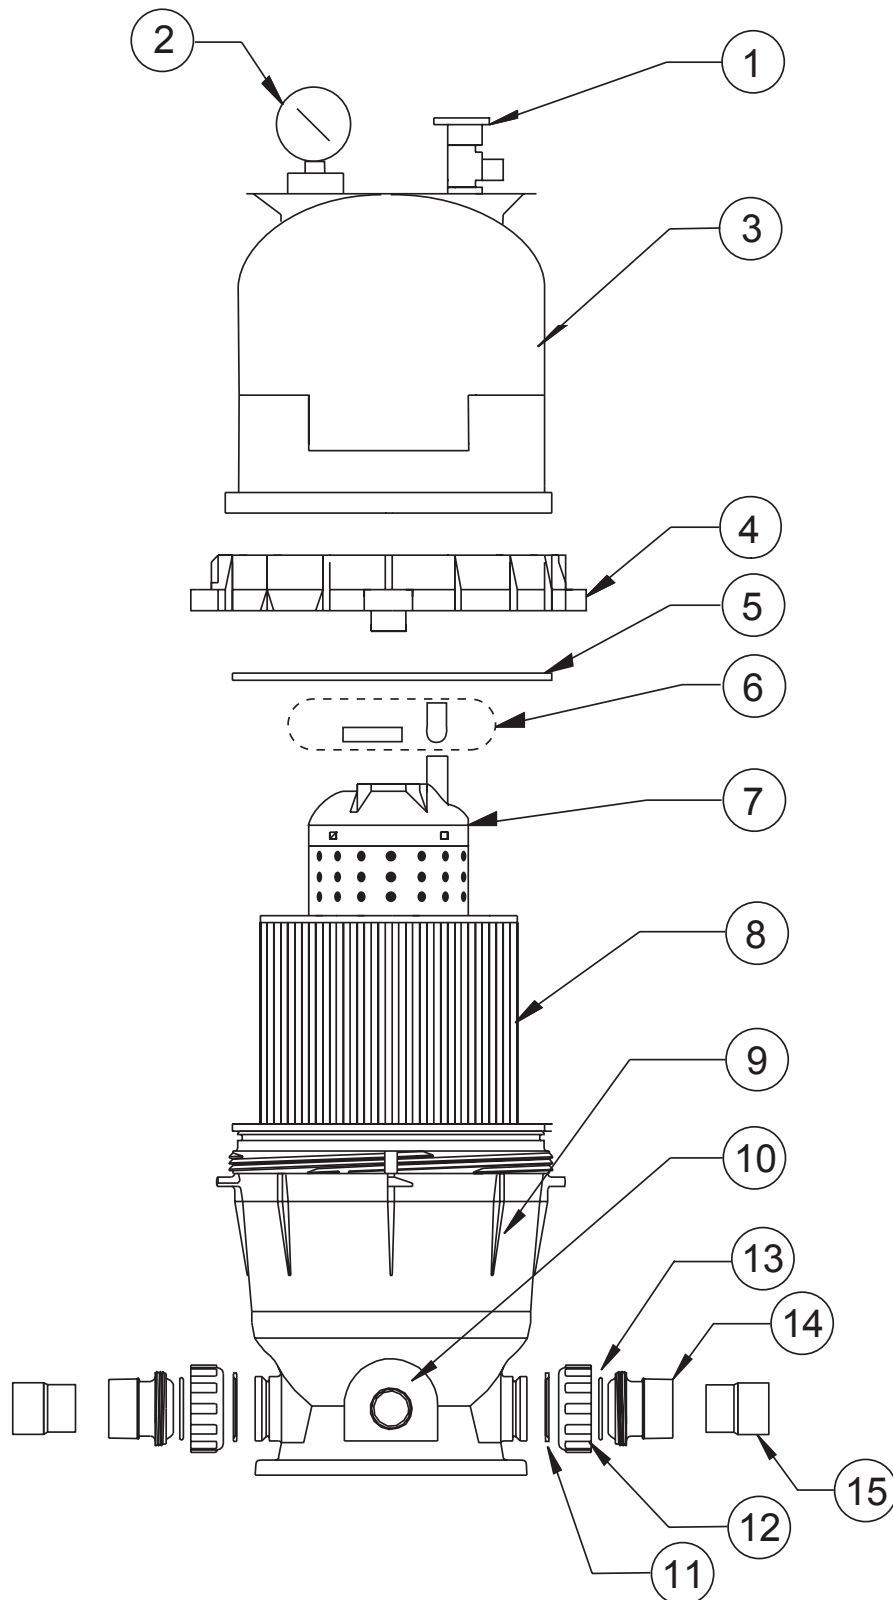

CLEAN & CLEAR®

CLEAN & CLEAR[®]

Replacement Parts

No.	Part No.	Description	Part No. Includes
1	H-98209800	High Flow™ manual Air Relief Valve	1
2	R152047	Manometer - Pressure Gauge (bottom connection)	1
3	H-17-8553	Lid (50 & 100sq.ft. Filter)	1
	178561	Lid (75, 150 & 200sq.ft. Filter)	1
4	59052900	Locking Ring Assembly	1
5	H-87300400	O-Ring Body	1
6	H-59016200	Air Bleed Sock Kit	1
7	H-59053500	Center Core, 50sq.ft. Filter	1
	59053600	Center Core, 75sq.ft. Filter	1
	H-59053700	Center Core, 100sq.ft. Filter	1
	59053800	Center Core, 150 & 200sq.ft. Filter	1
8	H-RAF173213	Cartridge, 50sq.ft Filter	1
	H-RAF173214	Cartridge, 75sq.ft Filter	1
	H-RAF173215	Cartridge, 100sq.ft Filter	1
	H-RAF173216	Cartridge, 150sq.ft Filter	1
	H-RAF173217	Cartridge, 200sq.ft Filter	1
9	178562	Bottom, 50sq.ft Filter	1
	178554	Bottom, 75sq.ft Filter	1
	178563	Bottom, 100sq.ft Filter	1
	178560	Bottom, 150 & 200sq.ft Filter	1
10	H-86202000	Drain Cap Assembly	1
	H-51005000	Drain Cap Gasket	1
11	H-39104500	Union Nut "C" Clip	1
12	H-98212200	Union Nut	1
13	H-07-1426	Union O-ring	1
14	H-79304600	Body, Swivel	1
15	R634850	EU Slip fit Adaptors 50mm pipes	2